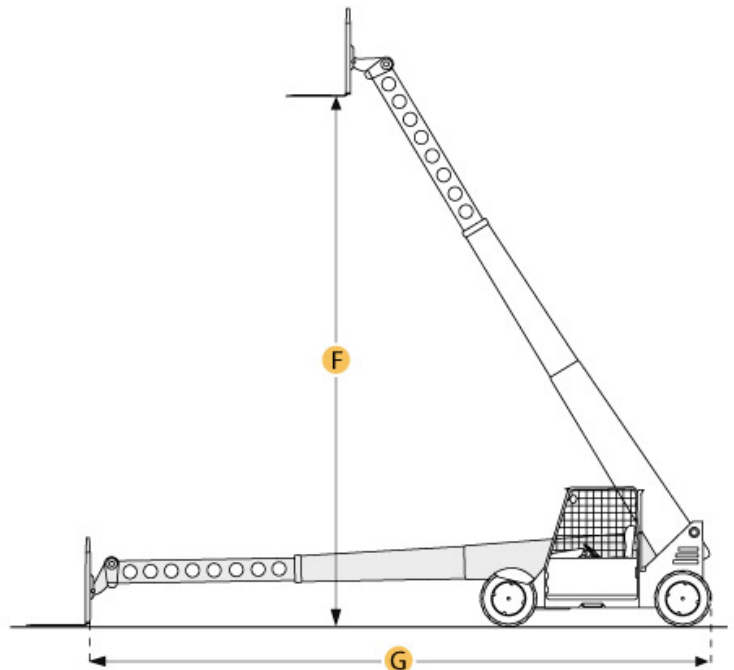

Dimensions

A. LENGTH TO FORK FACE	21.1 ft in	6430 mm
B. WIDTH OVER TIRES	8.4 ft in	2560 mm
C. OVERALL HEIGHT	7.9 ft in	2420 mm
D. WHEELBASE	10.9 ft in	3330 mm
E. GROUND CLEARANCE	16 ft in	406 mm

Lift

F. MAX LIFT HEIGHT	42 ft in	12800 mm
G. MAX FORWARD REACH	35.4 ft in	10800 mm

Specification

Engine

MAKE	Cummins	
MODEL	QSB4.5T Turbo	
GROSS POWER	110 hp	82 kw
POWER MEASURED @	2500 rpm	
MAX TORQUE	305.4 lb ft	414 Nm
TORQUE MEASURED @	1500 rpm	
DISPLACEMENT	274.6 cu in	4.5 L
NUMBER OF CYLINDERS	4	
ASPIRATION	turbocharged	

Operational

OPERATING WEIGHT	26861.1 lb	12184 kg
FUEL CAPACITY	46 gal	174 L
HYDRAULIC SYSTEM FLUID CAPACITY	33.5 gal	127 L
OPERATING VOLTAGE	12 V	
ALTERNATOR SUPPLIED AMPERAGE	65 amps	
DRAWBAR PULL	24350.1 lb	11045 kg
TIRE SIZE	15.50x25	

Transmission

TYPE	modulated powershift	
NUMBER OF FORWARD GEARS	4	

NUMBER OF REVERSE GEARS	3	
MAX SPEED - FORWARD	19.9 mph	32 km/h
Hydraulic		
PUMP TYPE	load sensing dual gear	
Lift		
MAX LIFT CAPACITY	9000 lb	4082.3 kg
MAX LIFT HEIGHT	42 ft in	12800 mm
MAX LOAD AT MAX HEIGHT	6000 lb	2721.6 kg
MAX FORWARD REACH	35.4 ft in	10800 mm
MAX LOAD AT MAX REACH	2000 lb	907.2 kg
Dimensions		
LENGTH TO FORK FACE	21.1 ft in	6430 mm
WIDTH OVER TIRES	8.4 ft in	2560 mm
OVERALL HEIGHT	7.9 ft in	2420 mm
WHEELBASE	10.9 ft in	3330 mm
GROUND CLEARANCE	16 ft in	406 mm
TURNING RADIUS OUTSIDE TIRES	12.2 ft in	3730 mm