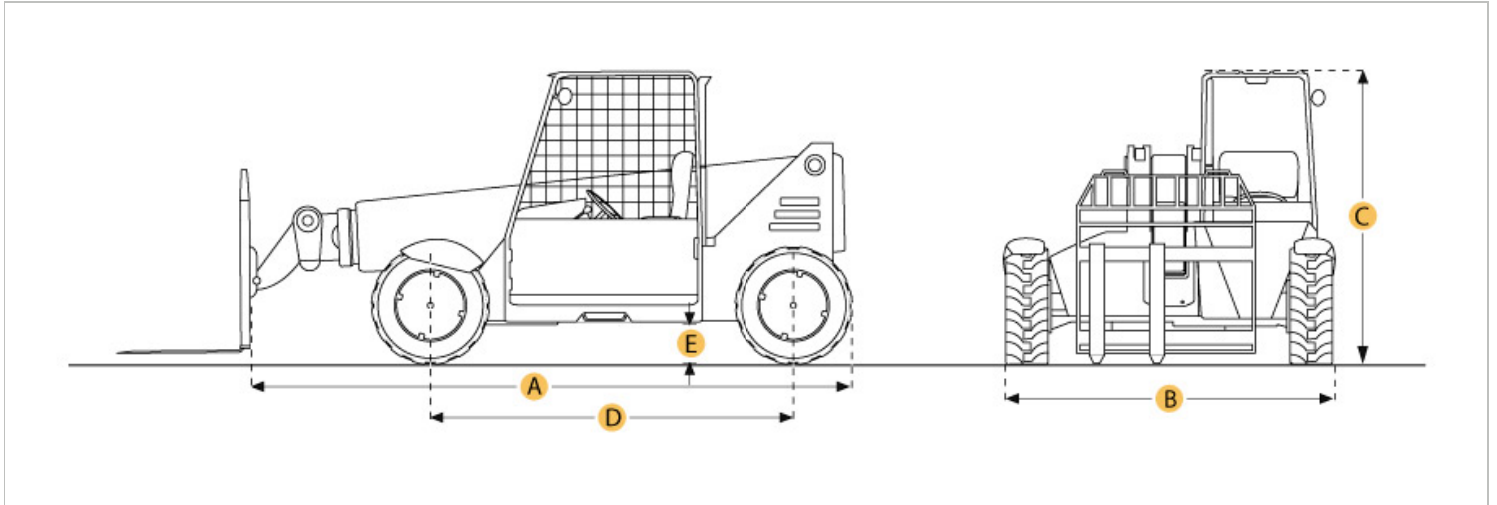

[Home](#) → [Spec Search](#) → [All Types](#) → [Telescopic Forklift](#) → [LULL](#) → 944e-42

LULL 944E-42 TELESCOPIC FORKLIFT

[VIEW ARTICLES ON THIS ITEM](#)

Print specification

Looking to purchase this item?

[Find a LULL 944e-42 Telescopic Forklift](#) being sold at Ritchie Bros. auctions.

Need to sell equipment?

[Complete this form](#) and a Ritchie Bros. representative will contact you.