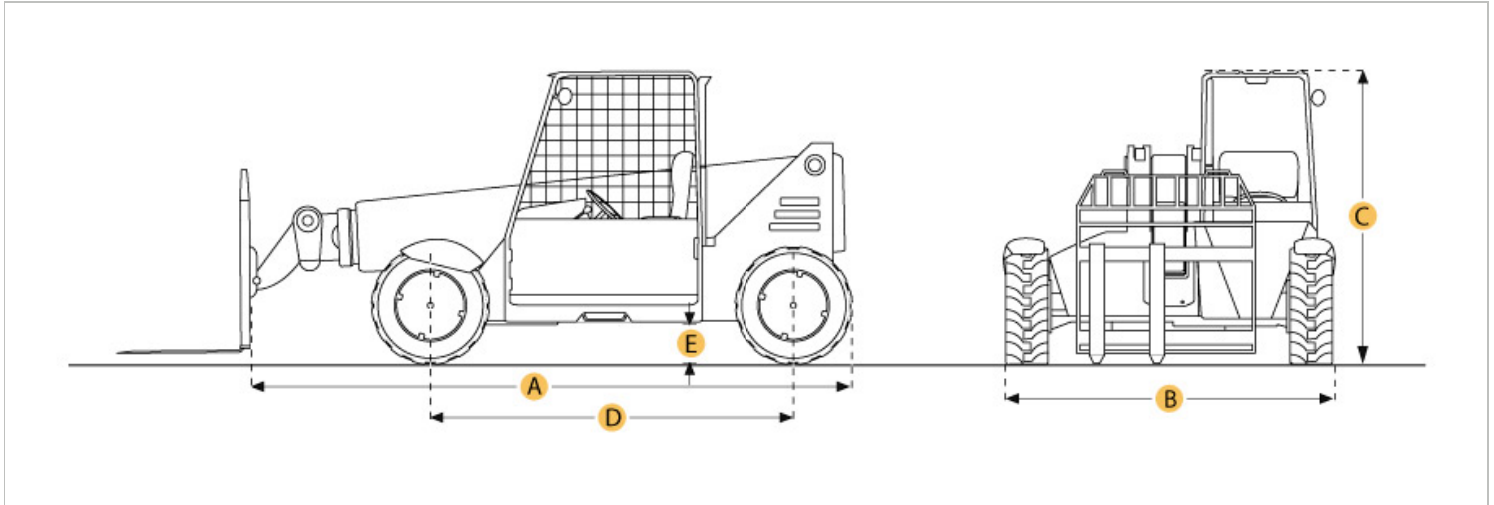

[Home](#) → [Spec Search](#) → [All Types](#) → [Telescopic Forklift](#) → [JLG](#) → G10-55A

JLG G10-55A TELESCOPIC FORKLIFT

[VIEW ARTICLES ON THIS ITEM](#)

 Print specification

Looking to purchase this item?

[Find a JLG G10-55A Telescopic Forklift](#) being sold at Ritchie Bros. auctions.

Need to sell equipment?

[Complete this form](#) and a Ritchie Bros. representative will contact you.

Selected Dimensions

Dimensions		
A. LENGTH TO FORK FACE	20 ft in	6090 mm
B. WIDTH OVER TIRES	8.4 ft in	2560 mm
C. OVERALL HEIGHT	8.4 ft in	2560 mm
D. WHEELBASE	12 ft in	3650 mm
E. GROUND CLEARANCE	18 ft in	457 mm
Lift		
F. MAX LIFT HEIGHT	55.1 ft in	16800 mm
G. MAX FORWARD REACH	42 ft in	12800 mm

Specification

Engine		
MAKE	John Deere	
MODEL	e 4045TF275	
GROSS POWER	124.7 hp	93 kw
DISPLACEMENT	274.6 cu in	4.5 L
ASPIRATION	turbocharged	
Operational		
OPERATING WEIGHT	34400 lb	15603.6 kg
FUEL CAPACITY	38 gal	144 L
HYDRAULIC SYSTEM FLUID CAPACITY	57 gal	215.7 L
OPERATING VOLTAGE	12 V	
ALTERNATOR SUPPLIED AMPERAGE	65 amps	
DRAWBAR PULL	20000 lb	9071.8 kg
TIRE SIZE	14.00x24 12PR	
Transmission		
TYPE	ZF WG98 powershift	
NUMBER OF FORWARD GEARS	4	
NUMBER OF REVERSE GEARS	3	
MAX SPEED - FORWARD	19.9 mph	32 km/h
Hydraulic		

PUMP TYPE	load sensing piston pump	
Lift		
MAX LIFT CAPACITY	10000 lb	4535.9 kg
MAX LIFT HEIGHT	55.1 ft in	16800 mm
MAX LOAD AT MAX HEIGHT	5000 lb	2268 kg
MAX FORWARD REACH	42 ft in	12800 mm
MAX LOAD AT MAX REACH	3000 lb	1360.8 kg
Dimensions		
LENGTH TO FORK FACE	20 ft in	6090 mm
WIDTH OVER TIRES	8.4 ft in	2560 mm
OVERALL HEIGHT	8.4 ft in	2560 mm
WHEELBASE	12 ft in	3650 mm
GROUND CLEARANCE	18 ft in	457 mm
TURNING RADIUS OUTSIDE TIRES	14 ft in	4270 mm