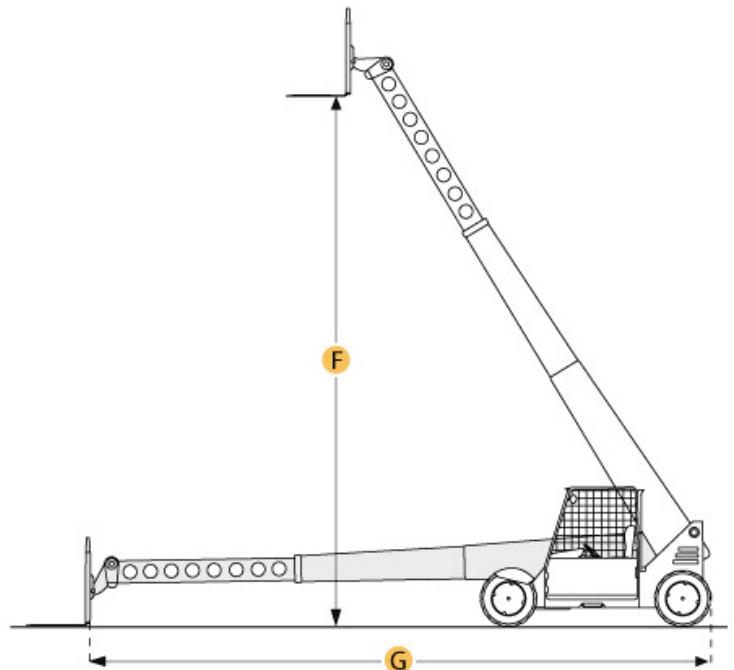

[Find a JLG G10-55A Telescopic Forklift](#) being sold at Ritchie Bros. auctions.

Need to sell equipment?

[Complete this form](#) and a Ritchie Bros. representative will contact you.

Selected Dimensions

Dimensions		
A. LENGTH TO FORK FACE	20 ft in	6090 mm
B. WIDTH OVER TIRES	8.4 ft in	2560 mm
C. OVERALL HEIGHT	8.4 ft in	2560 mm
D. WHEELBASE	12 ft in	3650 mm
E. GROUND CLEARANCE	18 ft in	457 mm
Lift		
F. MAX LIFT HEIGHT	55.1 ft in	16800 mm
G. MAX FORWARD REACH	42 ft in	12800 mm

Specification

Engine		
MAKE	John Deere	
MODEL	e 4045TF275	
GROSS POWER	124.7 hp	93 kw
DISPLACEMENT	274.6 cu in	4.5 L
ASPIRATION	turbocharged	
Operational		
OPERATING WEIGHT	34400 lb	15603.6 kg
FUEL CAPACITY	38 gal	144 L
HYDRAULIC SYSTEM FLUID CAPACITY	57 gal	215.7 L
OPERATING VOLTAGE	12 V	
ALTERNATOR SUPPLIED AMPERAGE	65 amps	
DRAWBAR PULL	20000 lb	9071.8 kg
TIRE SIZE	14.00x24 12PR	
Transmission		
TYPE	ZF WG98 powershift	
NUMBER OF FORWARD GEARS	4	
NUMBER OF REVERSE GEARS	3	
MAX SPEED - FORWARD	19.9 mph	32 km/h
Hydraulic		

PUMP TYPE	load sensing piston pump	
Lift		
MAX LIFT CAPACITY	10000 lb	4535.9 kg
MAX LIFT HEIGHT	55.1 ft in	16800 mm
MAX LOAD AT MAX HEIGHT	5000 lb	2268 kg
MAX FORWARD REACH	42 ft in	12800 mm
MAX LOAD AT MAX REACH	3000 lb	1360.8 kg
Dimensions		
LENGTH TO FORK FACE	20 ft in	6090 mm
WIDTH OVER TIRES	8.4 ft in	2560 mm
OVERALL HEIGHT	8.4 ft in	2560 mm
WHEELBASE	12 ft in	3650 mm
GROUND CLEARANCE	18 ft in	457 mm
TURNING RADIUS OUTSIDE TIRES	14 ft in	4270 mm